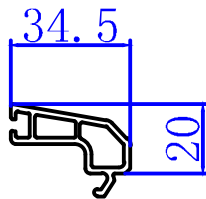

3 TRACK SLIDING DOORS

112 Sliding Frame 311800

I:215272 e:27.41

Sliding Door Sash 311900

I:425585 e:48.07

Cover Profile for Sliding Door 321100

Glazing Bead 19.5 320100

Glazing Bead 34.5 320400