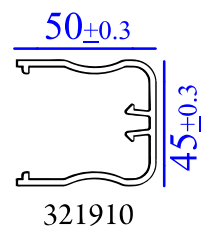

Glazing Bead 22 321200

Glazing Bead 7 320300

Dimex E88 Coupling Profile

88 Bar 320600

88 Square Post 320800

60 Square Post 320500

60 Bar 320200

Interseal 321000

Hurricane Bar

VILLA WINDOWS PROFILES

Villa Window Mosquito Sash 330020

330010
 Villa Window Outer

60 Outward Window Sash 310300

I:291580 e:40.31

667900

(667800)