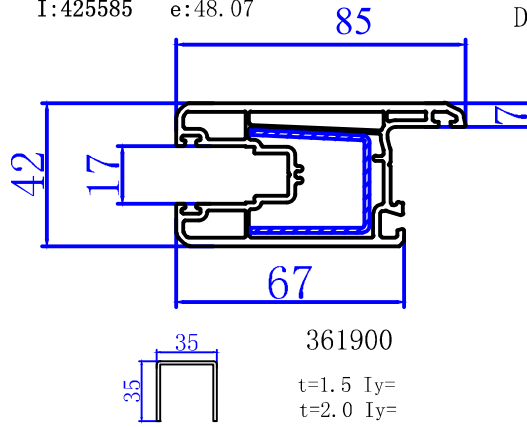

3 TRACK SLIDING DOORS

112 Sliding Frame 311800

I:215272 e:27.41

Sliding Door Sash 311900

I:425585 e:48.07

Cover Profile for Sliding Door 321100

Glazing Bead 19.5 320100

Glazing Bead 34.5 320400