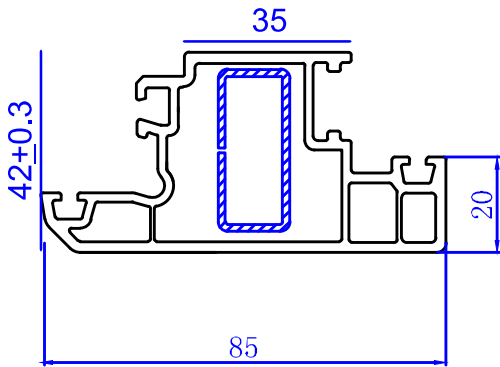

Glazing Bead 22 321200

Glazing Bead 7 320300

Dimex E88 Coupling Profile

88 Bar 320600

88 Square Post 320800

60 Square Post 320500

60 Bar 320200

Interseal 321000

Hurricane Bar

VILLA WINDOWS PROFILES

Villa Window Mosquito Sash 330020

330010
 Villa Window Outer

60 Outward Window Sash 310300

I:291580 e:40.31

667900

(667800)