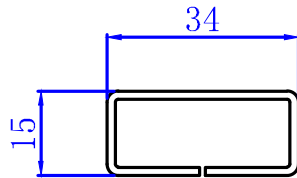

Hurricane Bar

VILLA WINDOWS PROFILES

Villa Window Mosquito Sash 330020

330010
 Villa Window Outer

60 Outward Window Sash 310300

I:291580 e:40.31

667900

(667800)