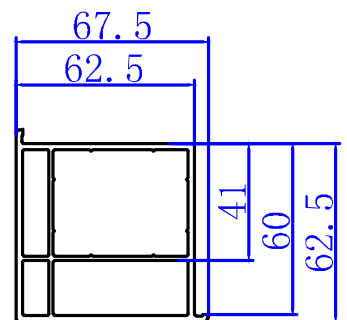

60 Square Post 320500