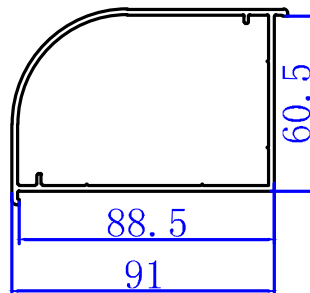

88 Square Post 320800