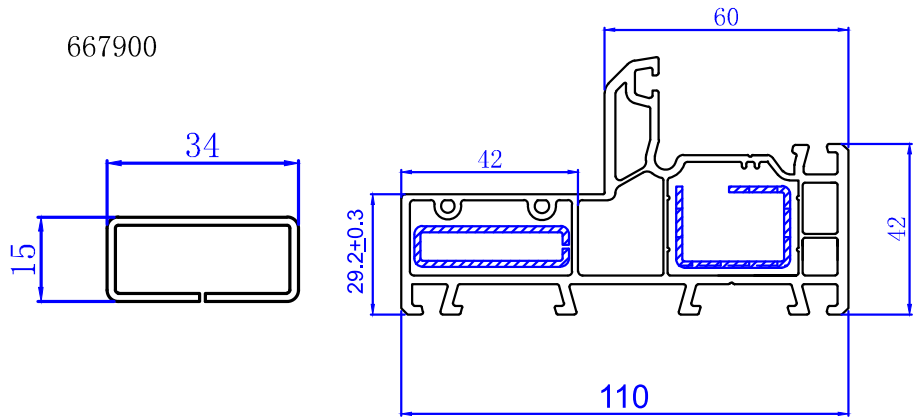

Hurricane Bar

VILLA WINDOWS PROFILES

Villa Window Mosquito Sash 330020

330010
 Villa Window Outer

60 Outward Window Sash 310300

I:291580 e:40.31

667900

(667800)