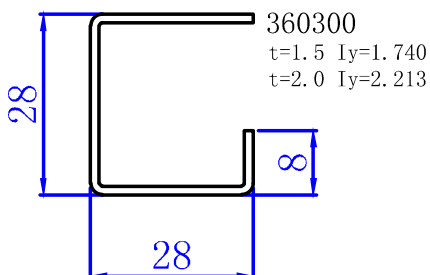

360300
t=1.5 Iy=1.740
t=2.0 Iy=2.213