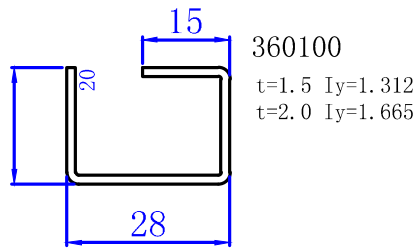

Hurricane Bar

VILLA WINDOWS PROFILES

Villa Window Mosquito Sash 330020

330010
 Villa Window Outer

60 Outward Window Sash 310300

I:291580 e:40.31

667900

(667800)