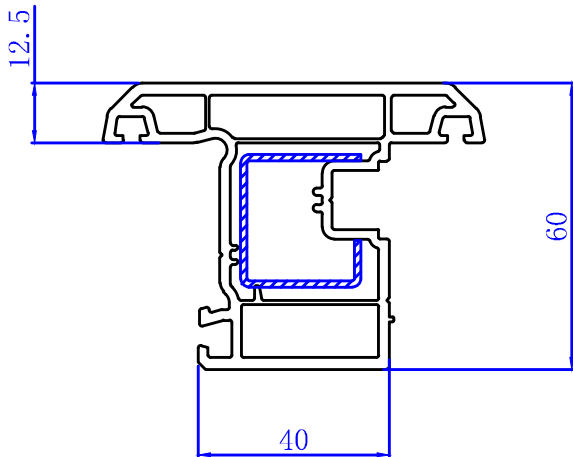

Hurricane Bar

VILLA WINDOWS PROFILES

Villa Window Mosquito Sash 330020

330010
 Villa Window Outer

60 Outward Window Sash 310300

I:291580 e:40.31

667900

(667800)