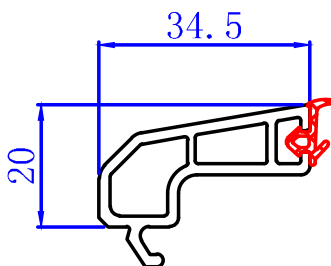

VILLA WINDOWS PROFILES

I:291580 e:40.31

Glazing Bead 34.5
320400

Glazing Bead 19.5
320100