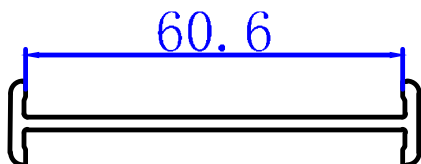

60 Bar 320200