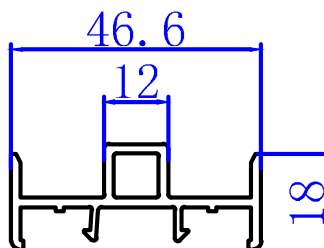

Hurricane Bar

VILLA WINDOWS PROFILES

Villa Window Mosquito Sash 330020

330010
 Villa Window Outer

60 Outward Window Sash 310300

I:291580 e:40.31

667900

(667800)